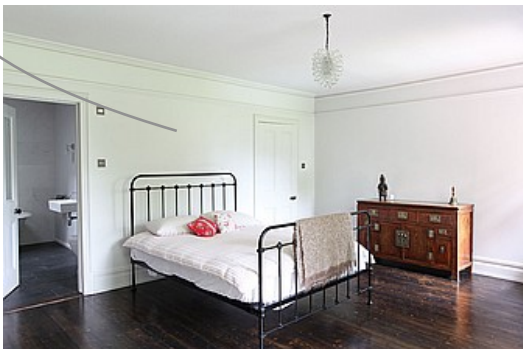

Large living Room (Back of house)

The walls are Little Greene 'French Grey Pale' (161) intelligent emulsion.
The woodwork is Little Greene 'French Grey Pale' eggshell.

Hallway

The walls are Little Greene 'French Grey Pale' (161) intelligent emulsion.
The woodwork is Little Greene 'French Grey Pale' eggshell.

Bedrooms

The walls are Little Greene 'French Grey Pale' (161) intelligent emulsion.
The woodwork is Little Greene 'French Grey Pale' eggshell.

The walls are Little Greene 'French Grey Pale' (161) intelligent emulsion.
The woodwork is Little Greene 'French Grey Pale' eggshell.