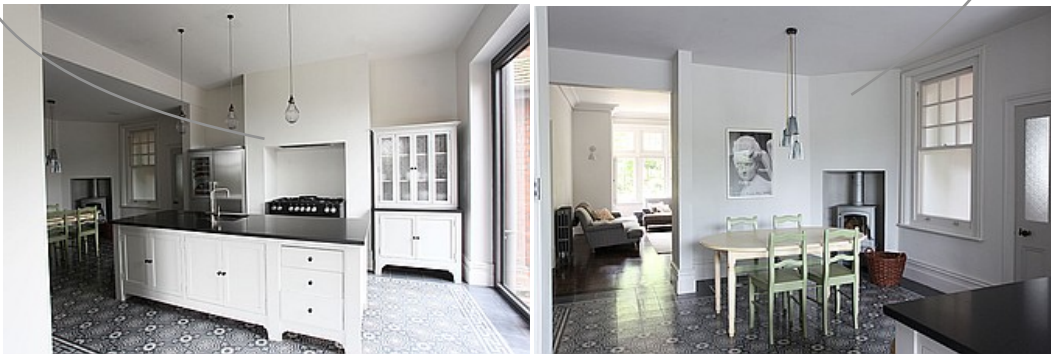

BROCKENHURST HOUSE

Living Room (Front of house)

The walls are Little Greene 'French Grey Pale' (161) intelligent emulsion.
The woodwork is Little Greene 'French Grey Pale' eggshell.

Kitchen/Dining

The walls are Little Greene 'French Grey Pale' (161) intelligent emulsion.
The woodwork is Little Greene 'French Grey Pale' eggshell.

Large living Room (Back of house)

The walls are Little Greene 'French Grey Pale' (161) intelligent emulsion.
The woodwork is Little Greene 'French Grey Pale' eggshell.

Hallway

The walls are Little Greene 'French Grey Pale' (161) intelligent emulsion.
The woodwork is Little Greene 'French Grey Pale' eggshell.